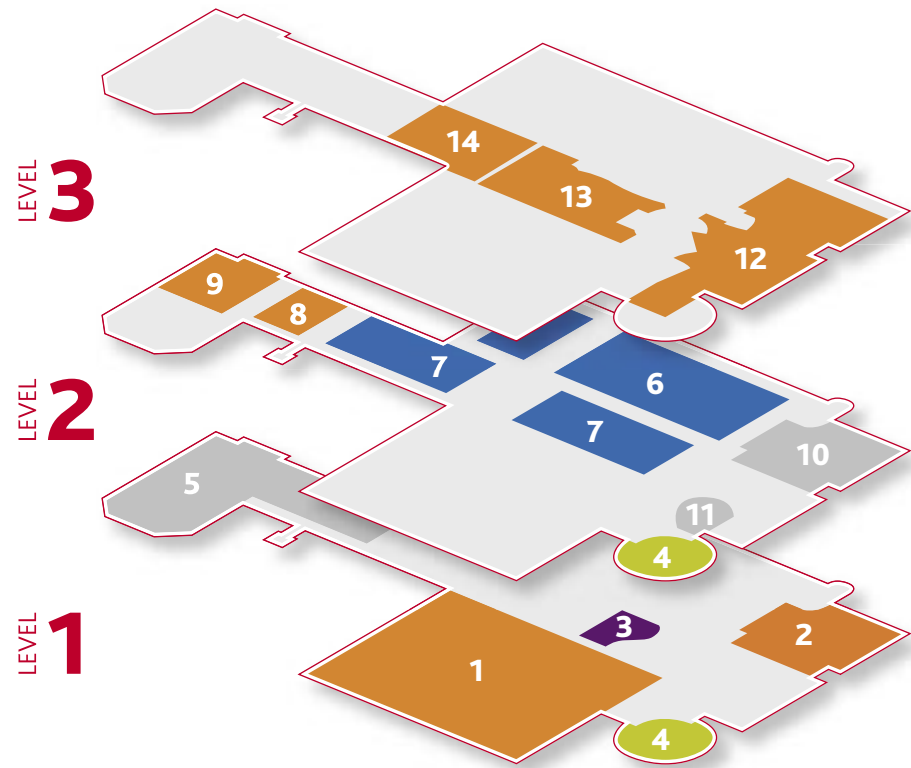

Amphitheatre Zones

Aqua Pool & Wet Areas	Aeris Kenesis Area
Orbis Kids Play Area	Ignis Fitness Suite Areas

1 Arena Sports Hall	5 Changing Facilities	10 Pi Cafe
2 Concordia Suite	6 H ₂ O Zone	11 Reception
3 Kenesis Room	7 Wet Changing Facilities	12 Gymnasium
4 Ludo Time Children's Play Area	8 Squash Court	13 Changing Facilities
	9 Amplio Studio	14 Thermaspa