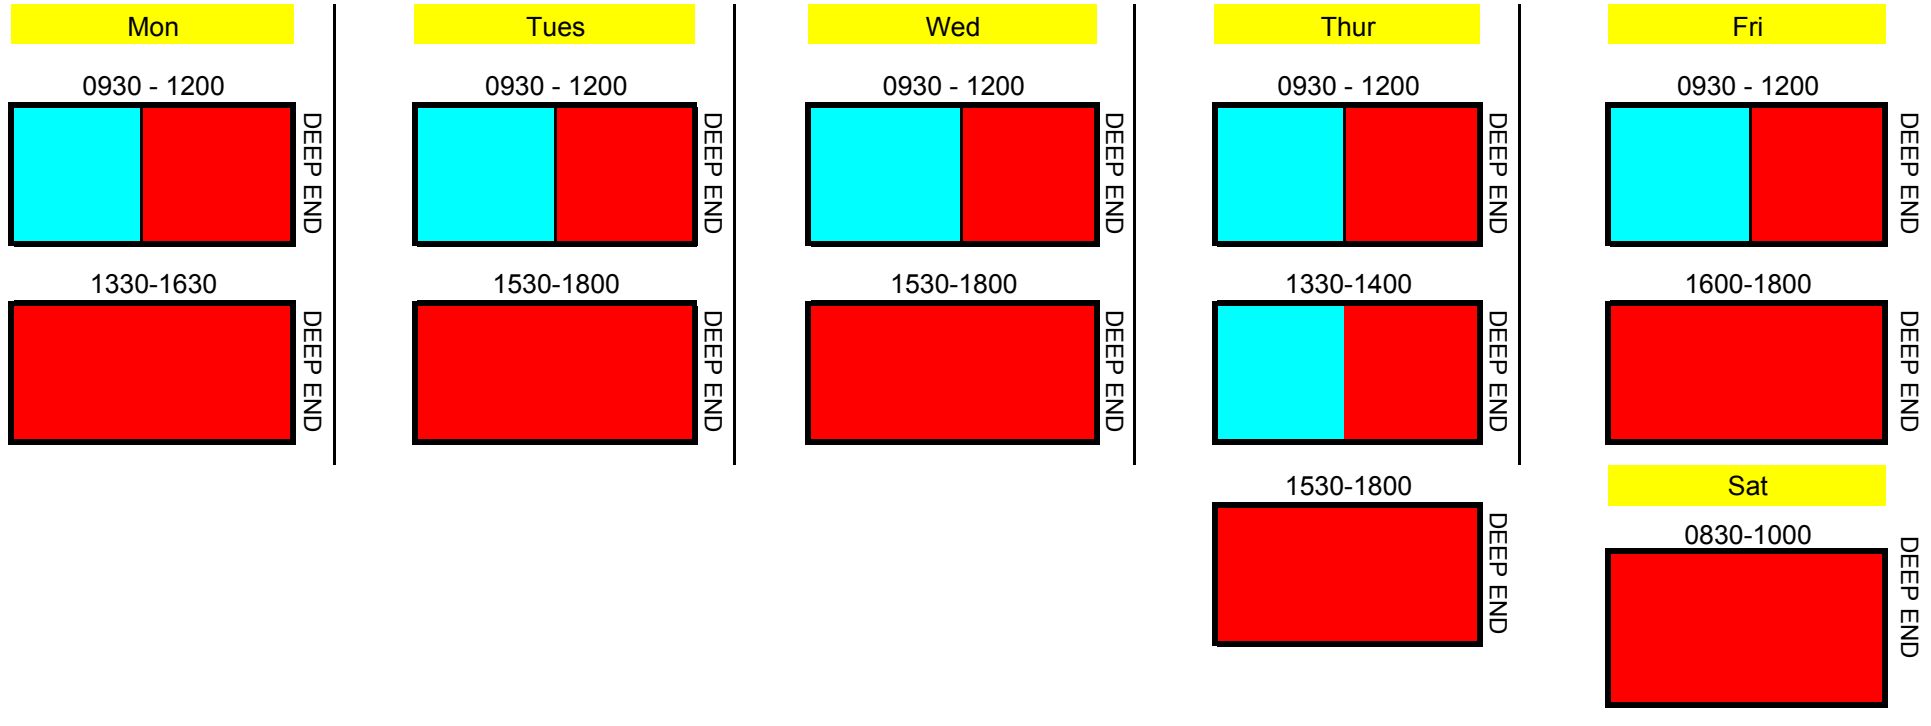

Learner Pool

Red Areas of Pool Closed

Pool restrictions applicable from Monday 9th January to Friday 30th March 2012 (version 6)

New pool restrictions will commence on Saturday 31st March 2012